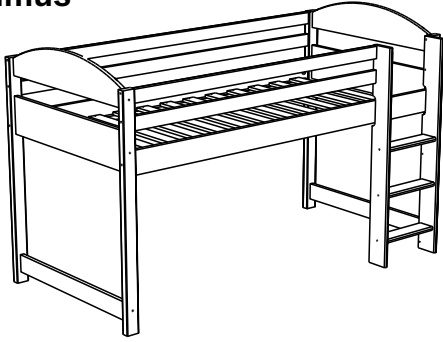

ASSEMBLY INSTRUCTIONS

Mid Sleeper Maximus

A		1/4" x 100	04
B		GLUE	02
C		7,0 x 80	12
D		5,0 x 50	25
E		5,0 x 35	09
F		3,5 x 35	24
G		8.0 x 40	20
H		8.0 x 60	16
I		1/4"	04
J			01

01  
2x

02

Rev.:01-25/01/2012