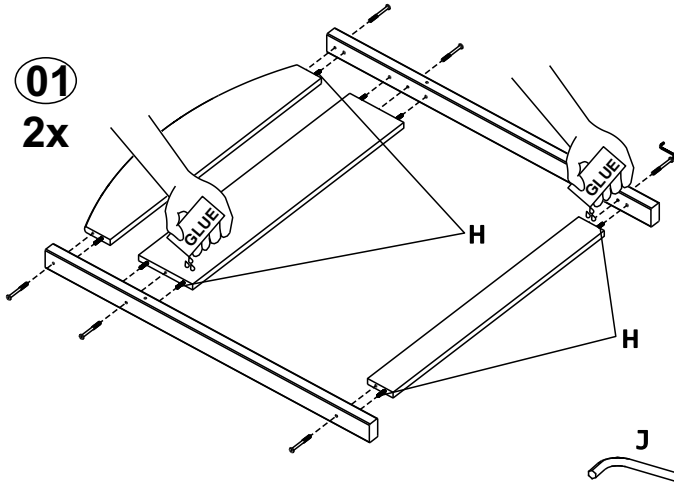

ASSEMBLY INSTRUCTIONS

Mid Sleeper Maximus

A		1/4" x 100	04
B		GLUE	02
C		7,0 x 80	12
D		5,0 x 50	25
E		5,0 x 35	09
F		3,5 x 35	24
G		8.0 x 40	20
H		8.0 x 60	16
I		1/4"	04
J			01

01  
2x

02

Rev.:01-25/01/2012