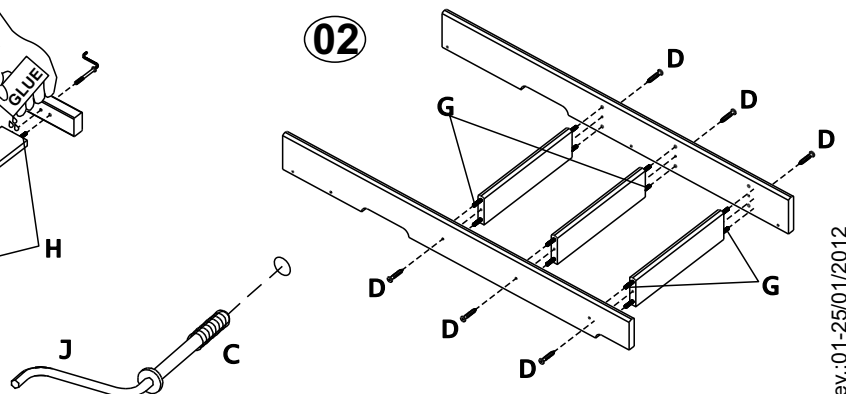

ASSEMBLY INSTRUCTIONS

Mid Sleeper Maximus

A		1/4" x 100	04
B		GLUE	02
C		7,0 x 80	12
D		5,0 x 50	25
E		5,0 x 35	09
F		3,5 x 35	24
G		8.0 x 40	20
H		8.0 x 60	16
I		1/4"	04
J			01

01  
2x

02

Rev.:01-25/01/2012