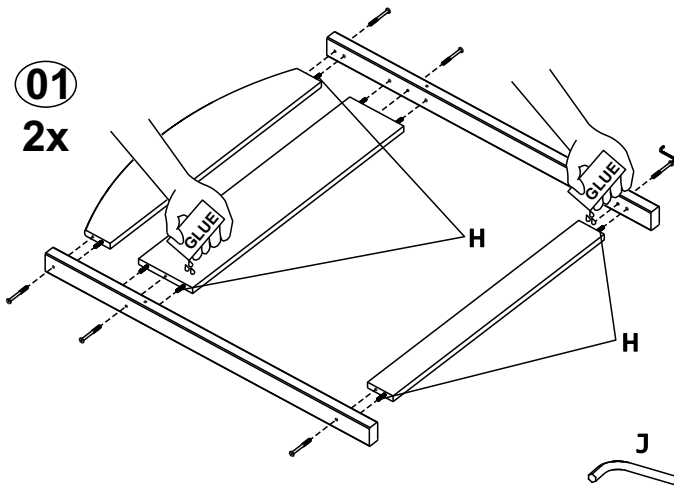

ASSEMBLY INSTRUCTIONS

Mid Sleeper Maximus

A		1/4" x 100	04
B		GLUE	02
C		7,0 x 80	12
D		5,0 x 50	25
E		5,0 x 35	09
F		3,5 x 35	24
G		8.0 x 40	20
H		8.0 x 60	16
I		1/4"	04
J			01

01  
2x

02

Rev.:01-25/01/2012