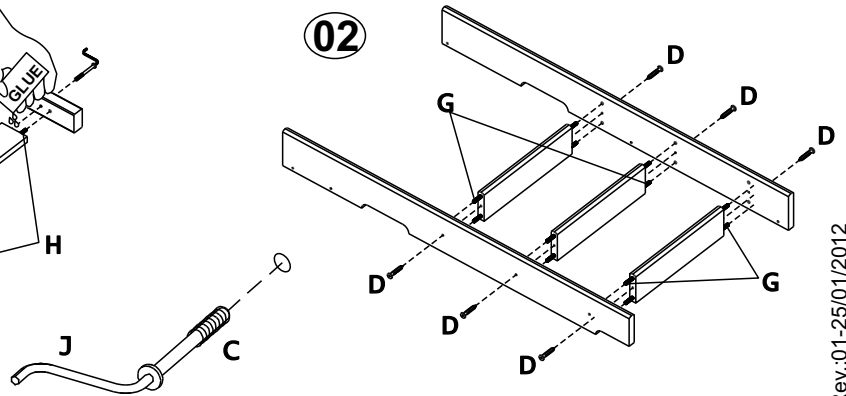

ASSEMBLY INSTRUCTIONS

Mid Sleeper Maximus

A		1/4" x 100	04
B		GLUE	02
C		7,0 x 80	12
D		5,0 x 50	25
E		5,0 x 35	09
F		3,5 x 35	24
G		8.0 x 40	20
H		8.0 x 60	16
I		1/4"	04
J			01

01  
2x

02

Rev.:01-25/01/2012