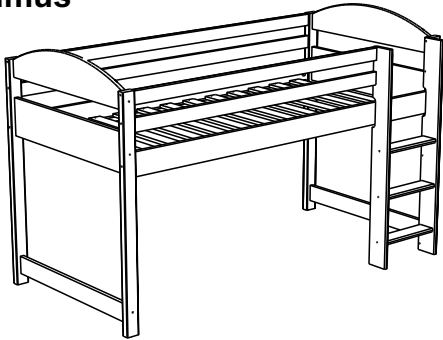

ASSEMBLY INSTRUCTIONS

Mid Sleeper Maximus

A		1/4" x 100	04
B		GLUE	02
C		7,0 x 80	12
D		5,0 x 50	25
E		5,0 x 35	09
F		3,5 x 35	24
G		8.0 x 40	20
H		8.0 x 60	16
I		1/4"	04
J			01

01  
2x

02

Rev.:01-25/01/2012